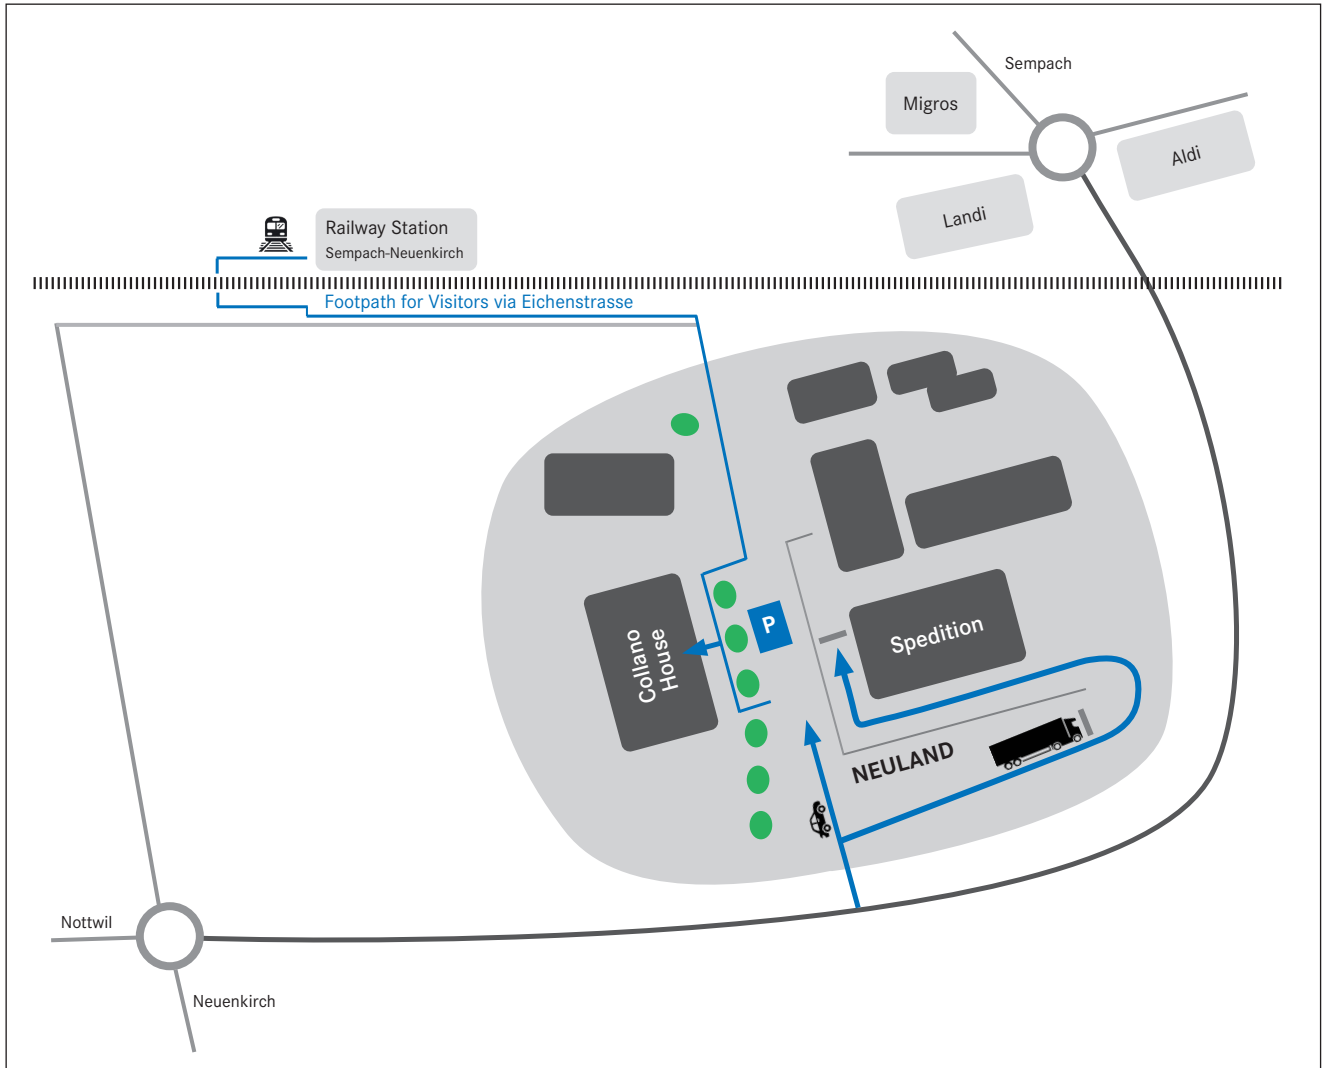

# Our door is open, welcome to Collano.

The parking spaces for visitors are located directly in front of Collano House.  
Come in, our door is open and follow the stairs. We look forward to your visit.

## Collano AG

Neulandstrasse 1 · 6203 Sempach Station · Switzerland · GPS coordinates 47.11407 8.19951

[collano.com](https://collano.com)